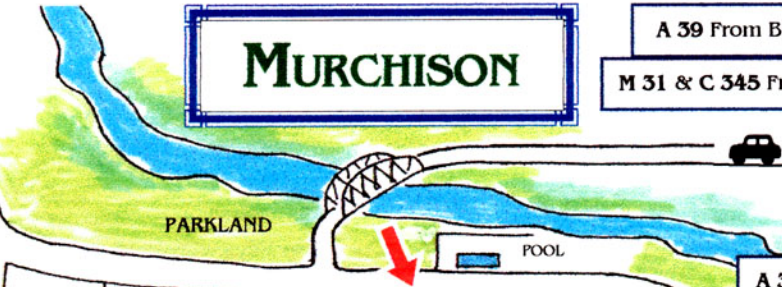

# MURCHISON

B 400 C 355 C 357  
From Echuca & Tatura  
C 369 From Mooroopna

A 39 From Brisbane, Tocumwal & Shepparton  
M 31 & C 345 From Sydney, Albury & Violet Town

Stevenson Street

East Murchison

A 39 Goulburn Valley Freeway from Melbourne, Seymour & Nagambie

Melbourne Airport  
90 minutes drive

Goulburn River

C 345 From Bendigo & Rushworth

From Nagambie  
Twelve Acres Winery  
& Kirwan's Bridge Wines

From Longleat Winery

From Mitchelton  
Tahbilk & Traeger Wineries